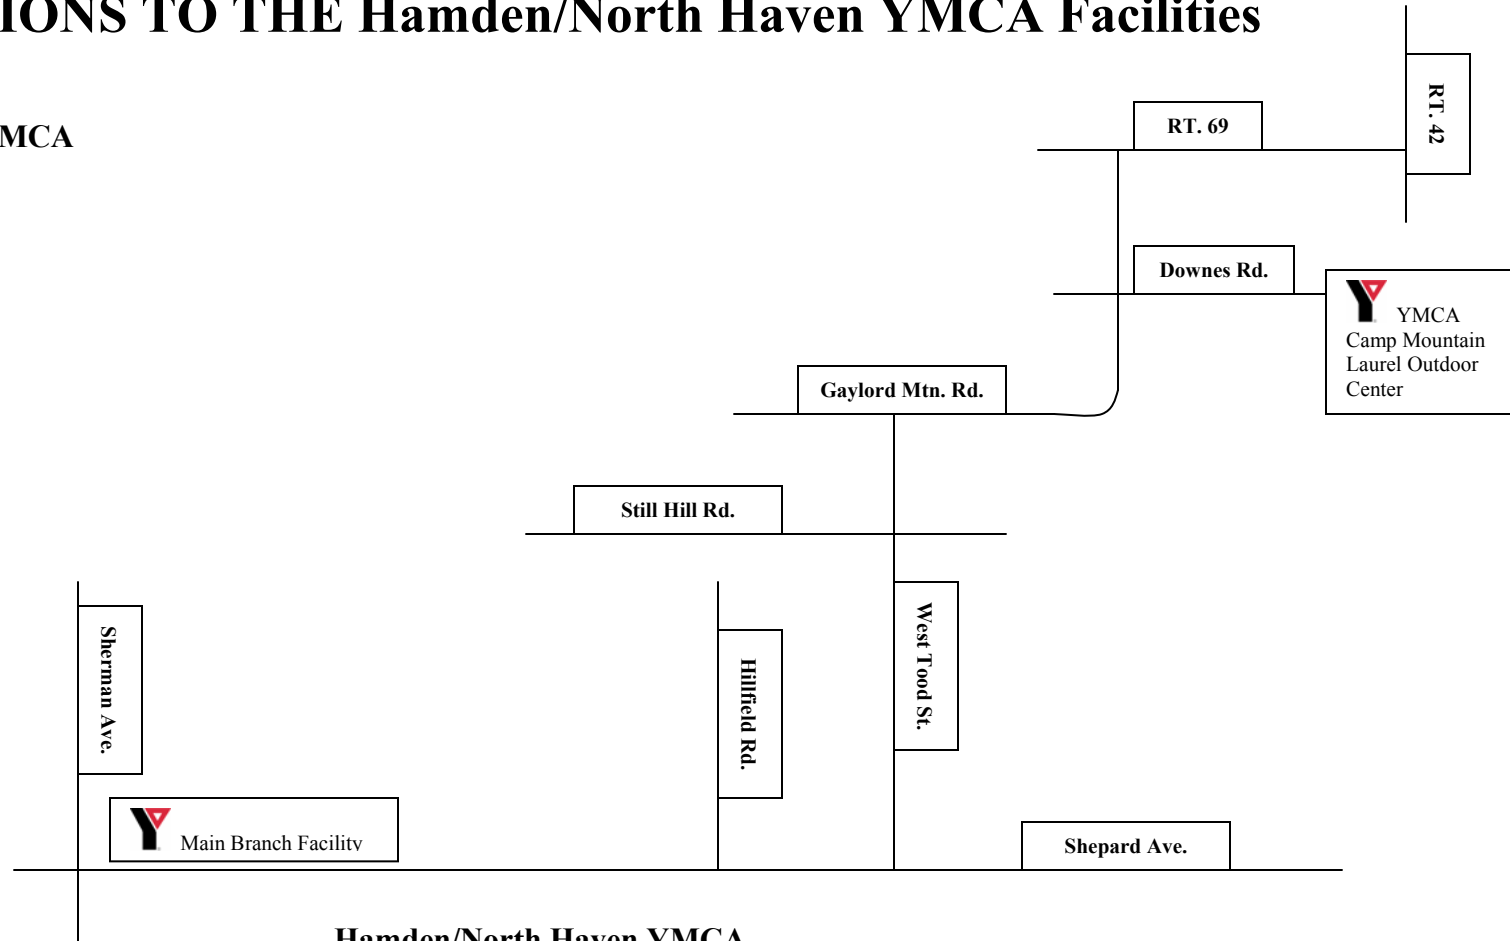

DIRECTIONS TO THE Hamden/North Haven YMCA Facilities

**Hamden/North Haven YMCA
Main Branch**
1605 Sherman Avenue
Hamden, CT 06514
203-248-6361

**Hamden/North Haven YMCA
Camp Mountain Laurel Outdoor Center**
Downes Road
Hamden, CT 06518
203-248-1792

Directions

Turn Left out of Parking lot on to Sherman Ave.
Turn Left at Stop Light on to Shepard Ave.
Turn Left on to West Todd St.
Turn Right on to Gaylord Mtn. Rd.
Turn Right at First Stop Sign on to Downs Rd.
Facility is at the end of Downs Road