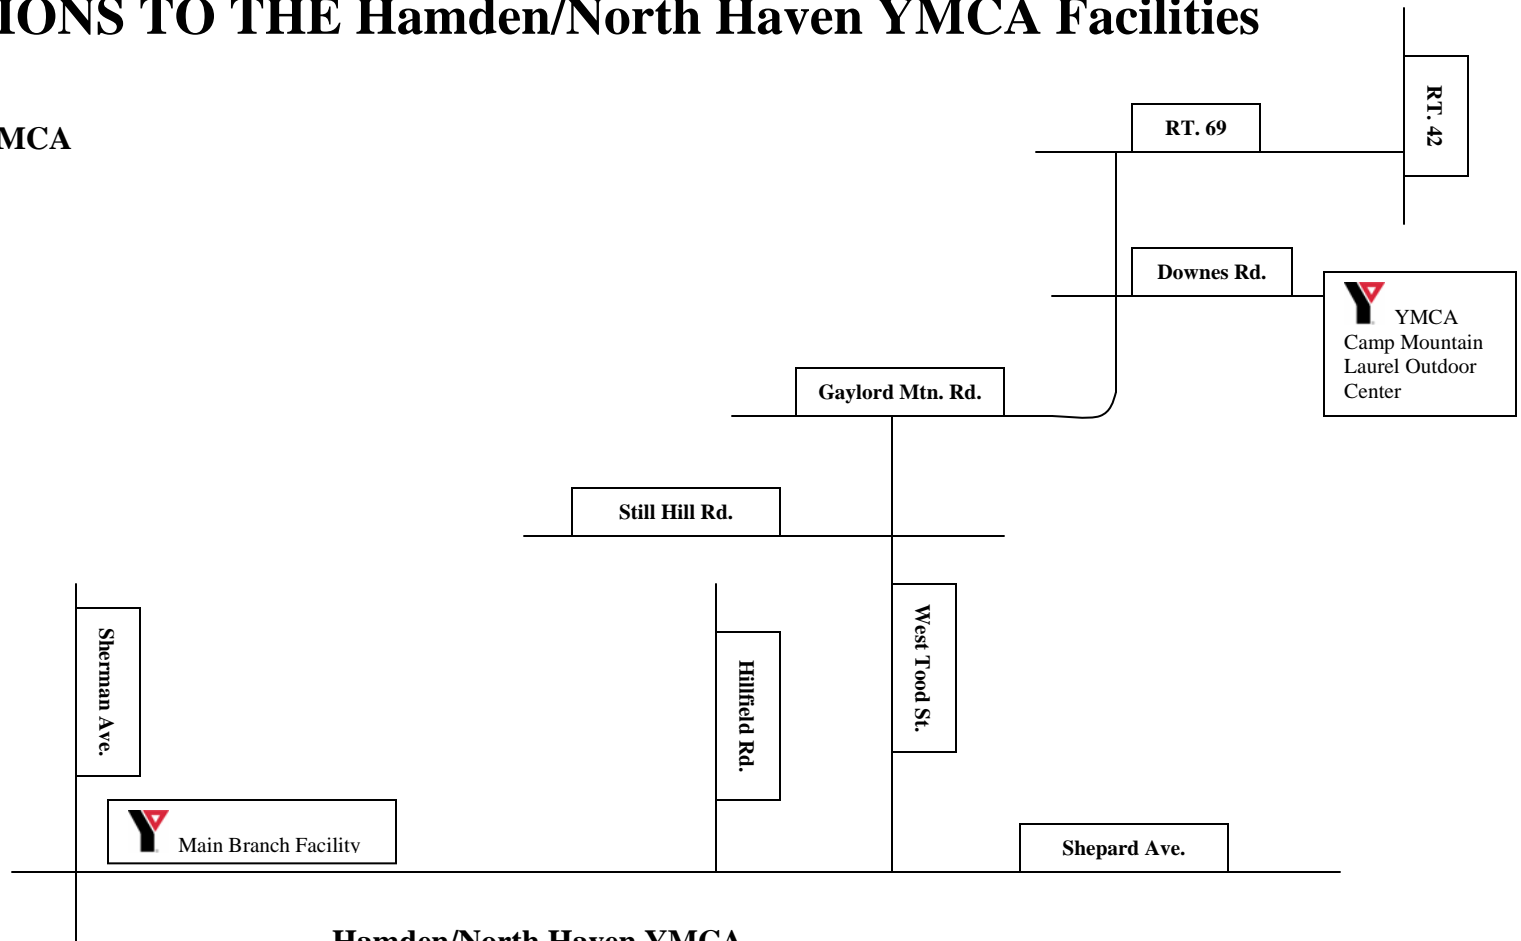

# DIRECTIONS TO THE Hamden/North Haven YMCA Facilities

**Hamden/North Haven YMCA  
Main Branch**  
1605 Sherman Avenue  
Hamden, CT 06514  
203-248-6361

Map is not to scale

**Hamden/North Haven YMCA  
Camp Mountain Laurel Outdoor Center**  
Downes Road  
Hamden, CT 06518  
203-248-1792

## Directions

Turn Left out of Parking lot on to Sherman Ave.  
Turn Left at Stop Light on to Shepard Ave.  
Turn Left on to West Todd St.  
Turn Right on to Gaylord Mtn. Rd.  
Turn Right at First Stop Sign on to Downes Rd.  
Facility is a the end of Downes Road